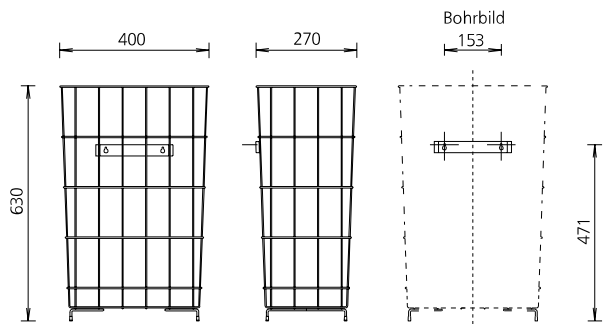

SK 60

Maße in mm - Dimensions in mm

References

hospitals, clinics, retirement/care homes, dental practices, restaurants, laboratories, rehabilitation facilities, rescue stations, administration facilities

Usage examples

nursing and examination rooms, general wards, toilets

Technical data

Waste bin type:	open waste bin
Housing:	Steel wire, white powder-coated (RAL 9003)
Filling volume (liter):	60 liter
Mounting:	With mounting set, with existing hanging brackets
Cleaning:	manual wipe disinfection, not dishwashersafe, not autoclavable
Warranty:	5 years
Dimensions (W x H x D) in mm:	400x630x270