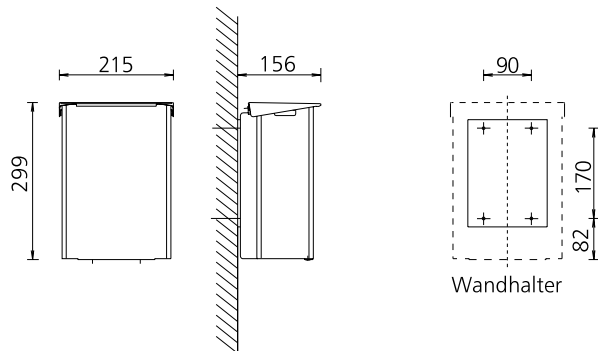

## AB 6

Maße in mm - Dimensions in mm

### Technical data

Waste bin type:	enclosed waste bin
Housing:	Aluminium, white powder-coated (RAL 9010)
Filling volume (liter):	6 liter
Hygienic bag type:	without bag
Mounting:	Wall mounting with 4 screws and wall plugs
Cleaning:	manual wipe disinfection, not dishwashersafe, not autoclavable
Warranty:	5 years
Net weight:	1.175 kg
Dimensions (W x H x D) in mm:	215x299x156